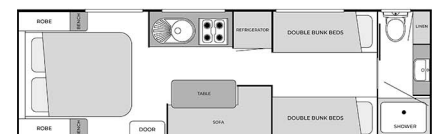

INTERNAL FEATURES

- 1900mm Long Pillow Top Mattress
- Fixed Bunk Ladder (Model Dependant)
- Removable Bunk Ladder (Model Dependant)
- Black Blind Fitted On Main Door
- OHC & Base - Flush Mount Vogue Black Matte Handles
- Bedhead Standard (Model NRV1800B)
- Bedhead Full Height (Model Dependant)
- Entry Head Bumper
- Internal Entry Grab Handle
- Black or White ensuite basin with black tapware (Model NRV2400B)
- Toilet - Thetford Ceramic Bowl Swivel
- Toilet Roll Holder - Black (Model Dependant)
- Towel Rail Single - Black (Model Dependant)
- Cubby Cut Outs In Bedroom Robes (Model Dependant)
- Concealed handles on OHC doors
- New Nikpol Lockpull MB lower cupboard handles
- Larger basin in ensuite where possible
- New style ensuite mirror

EXTERNAL FEATURES

- Windows - Double Glaze Classic
- Main Door - Milenco 1750 x 624 Black
- Hatch - 2x Ranger 12v c/w LED Lights
- Picnic Table - 1x 800 x 450 Black
- Tunnel Boot Access Doors - 510H x 575W
- One Piece Fibre Glass Panel On Roof
- Awning - 15ft (NRV1800B)
- Awning - 16ft (NRV2100B)
- Awning - 17ft Centre Cradle (NRV220B)
- Awning - 18ft Centre Cradle (NRV2160AEB)
- Awning - 19ft Centre Cradle (NRV2400B)
- Checkerplate Height 900mm - Silver
- New Rear taillights
- Taller main entry door (1822mm)
- External Shower
- External Tv box

Our Family Layouts

NRV1800B

NRV2100B

NRV2160AEB

NRV2200B

NRV2400B

*Specifications are subject to change without notice