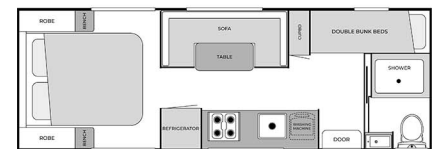

INTERNAL FEATURES

- 1900mm Long Pillow Top Mattress
- Fixed Bunk Ladder (Model Dependant)
- Removable Bunk Ladder (Model Dependant)
- Black Blind Fitted On Main Door
- OHC & Base - Flush Mount Vogue Black Matte Handles
- Bedhead Standard (Model NRV1800B)
- Bedhead Full Height (Model Dependant)
- Entry Head Bumper
- Internal Entry Grab Handle
- Black or White ensuite basin with black tapware (Model NRV2400B)
- Toilet - Thetford Ceramic Bowl Swivel
- Toilet Roll Holder - Black (Model Dependant)
- Towel Rail Single - Black (Model Dependant)
- Cubby Cut Outs In Bedroom Robes (Model Dependant)
- Concealed handles on OHC doors
- New Nikpol Lockpull MB lower cupboard handles
- Larger basin in ensuite where possible
- New style ensuite mirror

EXTERNAL FEATURES

- Windows - Double Glaze Classic
- Main Door - Milenco 1750 x 624 Black
- Hatch - 2x Ranger 12v c/w LED Lights
- Picnic Table - 1x 800 x 450 Black
- Tunnel Boot Access Doors - 510H x 575W
- One Piece Fibre Glass Panel On Roof
- Awning - 15ft (NRV1800B)
- Awning - 16ft (NRV2100B)
- Awning - 17ft Centre Cradle (NRV220B)
- Awning - 18ft Centre Cradle (NRV2160AEB)
- Awning - 19ft Centre Cradle (NRV2400B)
- Checkerplate Height 900mm - Silver
- New Rear taillights
- Taller main entry door (1822mm)
- External Shower
- External Tv box

Our Family Layouts

NRV1800B

NRV2100B

NRV2160AEB

NRV2200B

NRV2400B

*Specifications are subject to change without notice