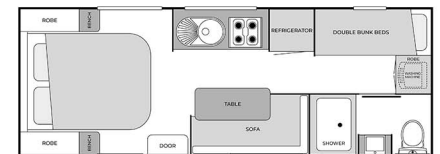

INTERNAL FEATURES

- 1900mm Long Pillow Top Mattress
- Fixed Bunk Ladder (Model Dependant)
- Removable Bunk Ladder (Model Dependant)
- Black Blind Fitted On Main Door
- OHC & Base - Flush Mount Vogue Black Matte Handles
- Bedhead Standard (Model NRV1800B)
- Bedhead Full Height (Model Dependant)
- Entry Head Bumper
- Internal Entry Grab Handle
- Black or White ensuite basin with black tapware (Model NRV2400B)
- Toilet - Thetford Ceramic Bowl Swivel
- Toilet Roll Holder - Black (Model Dependant)
- Towel Rail Single - Black (Model Dependant)
- Cubby Cut Outs In Bedroom Robes (Model Dependant)
- Concealed handles on OHC doors
- New Nikpol Lockpull MB lower cupboard handles
- Larger basin in ensuite where possible
- New style ensuite mirror

EXTERNAL FEATURES

- Windows - Double Glaze Classic
- Main Door - Milenco 1750 x 624 Black
- Hatch - 2x Ranger 12v c/w LED Lights
- Picnic Table - 1x 800 x 450 Black
- Tunnel Boot Access Doors - 510H x 575W
- One Piece Fibre Glass Panel On Roof
- Awning - 15ft (NRV1800B)
- Awning - 16ft (NRV2100B)
- Awning - 17ft Centre Cradle (NRV220B)
- Awning - 18ft Centre Cradle (NRV2160AEB)
- Awning - 19ft Centre Cradle (NRV2400B)
- Checkerplate Height 900mm - Silver
- New Rear taillights
- Taller main entry door (1822mm)
- External Shower
- External Tv box

Our Family Layouts

NRV1800B

NRV2100B

NRV2160AEB

NRV2200B

NRV2400B

*Specifications are subject to change without notice