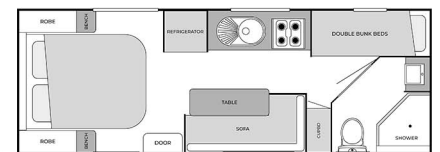

INTERNAL FEATURES

- 1900mm Long Pillow Top Mattress
- Fixed Bunk Ladder (Model Dependant)
- Removable Bunk Ladder (Model Dependant)
- Black Blind Fitted On Main Door
- OHC & Base - Flush Mount Vogue Black Matte Handles
- Bedhead Standard (Model NRV1800B)
- Bedhead Full Height (Model Dependant)
- Entry Head Bumper
- Internal Entry Grab Handle
- Black or White ensuite basin with black tapware (Model NRV2400B)
- Toilet - Thetford Ceramic Bowl Swivel
- Toilet Roll Holder - Black (Model Dependant)
- Towel Rail Single - Black (Model Dependant)
- Cubby Cut Outs In Bedroom Robes (Model Dependant)
- Concealed handles on OHC doors
- New Nikpol Lockpull MB lower cupboard handles
- Larger basin in ensuite where possible
- New style ensuite mirror

EXTERNAL FEATURES

- Windows - Double Glaze Classic
- Main Door - Milenco 1750 x 624 Black
- Hatch - 2x Ranger 12v c/w LED Lights
- Picnic Table - 1x 800 x 450 Black
- Tunnel Boot Access Doors - 510H x 575W
- One Piece Fibre Glass Panel On Roof
- Awning - 15ft (NRV1800B)
- Awning - 16ft (NRV2100B)
- Awning - 17ft Centre Cradle (NRV220B)
- Awning - 18ft Centre Cradle (NRV2160AEB)
- Awning - 19ft Centre Cradle (NRV2400B)
- Checkerplate Height 900mm - Silver
- New Rear taillights
- Taller main entry door (1822mm)
- External Shower
- External Tv box

Our Family Layouts

NRV1800B

NRV2100B

NRV2160AEB

NRV2200B

NRV2400B

*Specifications are subject to change without notice