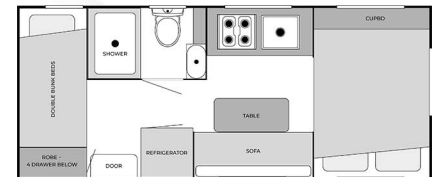

CHASSIS

- Tap On A-Frame
- Gas Bayonet
- 2x 95L Fresh Water Tanks
- 1x 95L Grey Water Tank
- 2x Water Fillers 1x 12v Pump

ELECTRICAL & APPLIANCES

- BMS - Projecta 25A 7 Stage Battery Charger & LED Water Level Gauge Indicator
- 12v Rangehood
- Microwave - NCE 23L Flatbed 900w
- TV Provision
- Air Conditioner - Houghton Belaire HB3500
- Annexe Lights - 2x Heavy Duty Dual Colour LED
- Interior LED Down Lights
- Internal Reading Lights
- White 420MM Framed LED Light In Kitchen
- Bargman Handle Light
- 1x External 240v Inlet & 1x External 240v Outlet
- Internal Dual USB & 12v Socket Combo
- External 3 Way Socket (12v, USB & TV Point)
- 12 Pin Plug & Anderson Plug
- Milenco Power 900 Omnidirectional Antenna
- 2x 200w Solar Panels
- BMPro Trail Safe Break-Away System
- RV Concepts Reverse Camera Kit Black
- Sirocco Fan (White) - 1x In Bedroom Area
- 2x 100A Deep Cycle Battery
- Single Din Radio/DVD Multimedia Player
- NCE Round External Speakers x2 - Black
- NCE Round Internal Roof Speakers x2 - White
- Cooktop - Thetford 3 Gas/1 Elec Burner & Grill
- Fridge - Thetford 199L 3 Way AES (Model Dependant)
- Fridge - Thetford 274L Compressor (Model Dependant)
- Washing Machine 3kg Front Loader (NRV2100B)
- Washing Machine 2.5kg Top Loader (NRV2200B)
- Led Strip lighting
- 40amp MPPT Solar Regulator

INTERNAL FEATURES