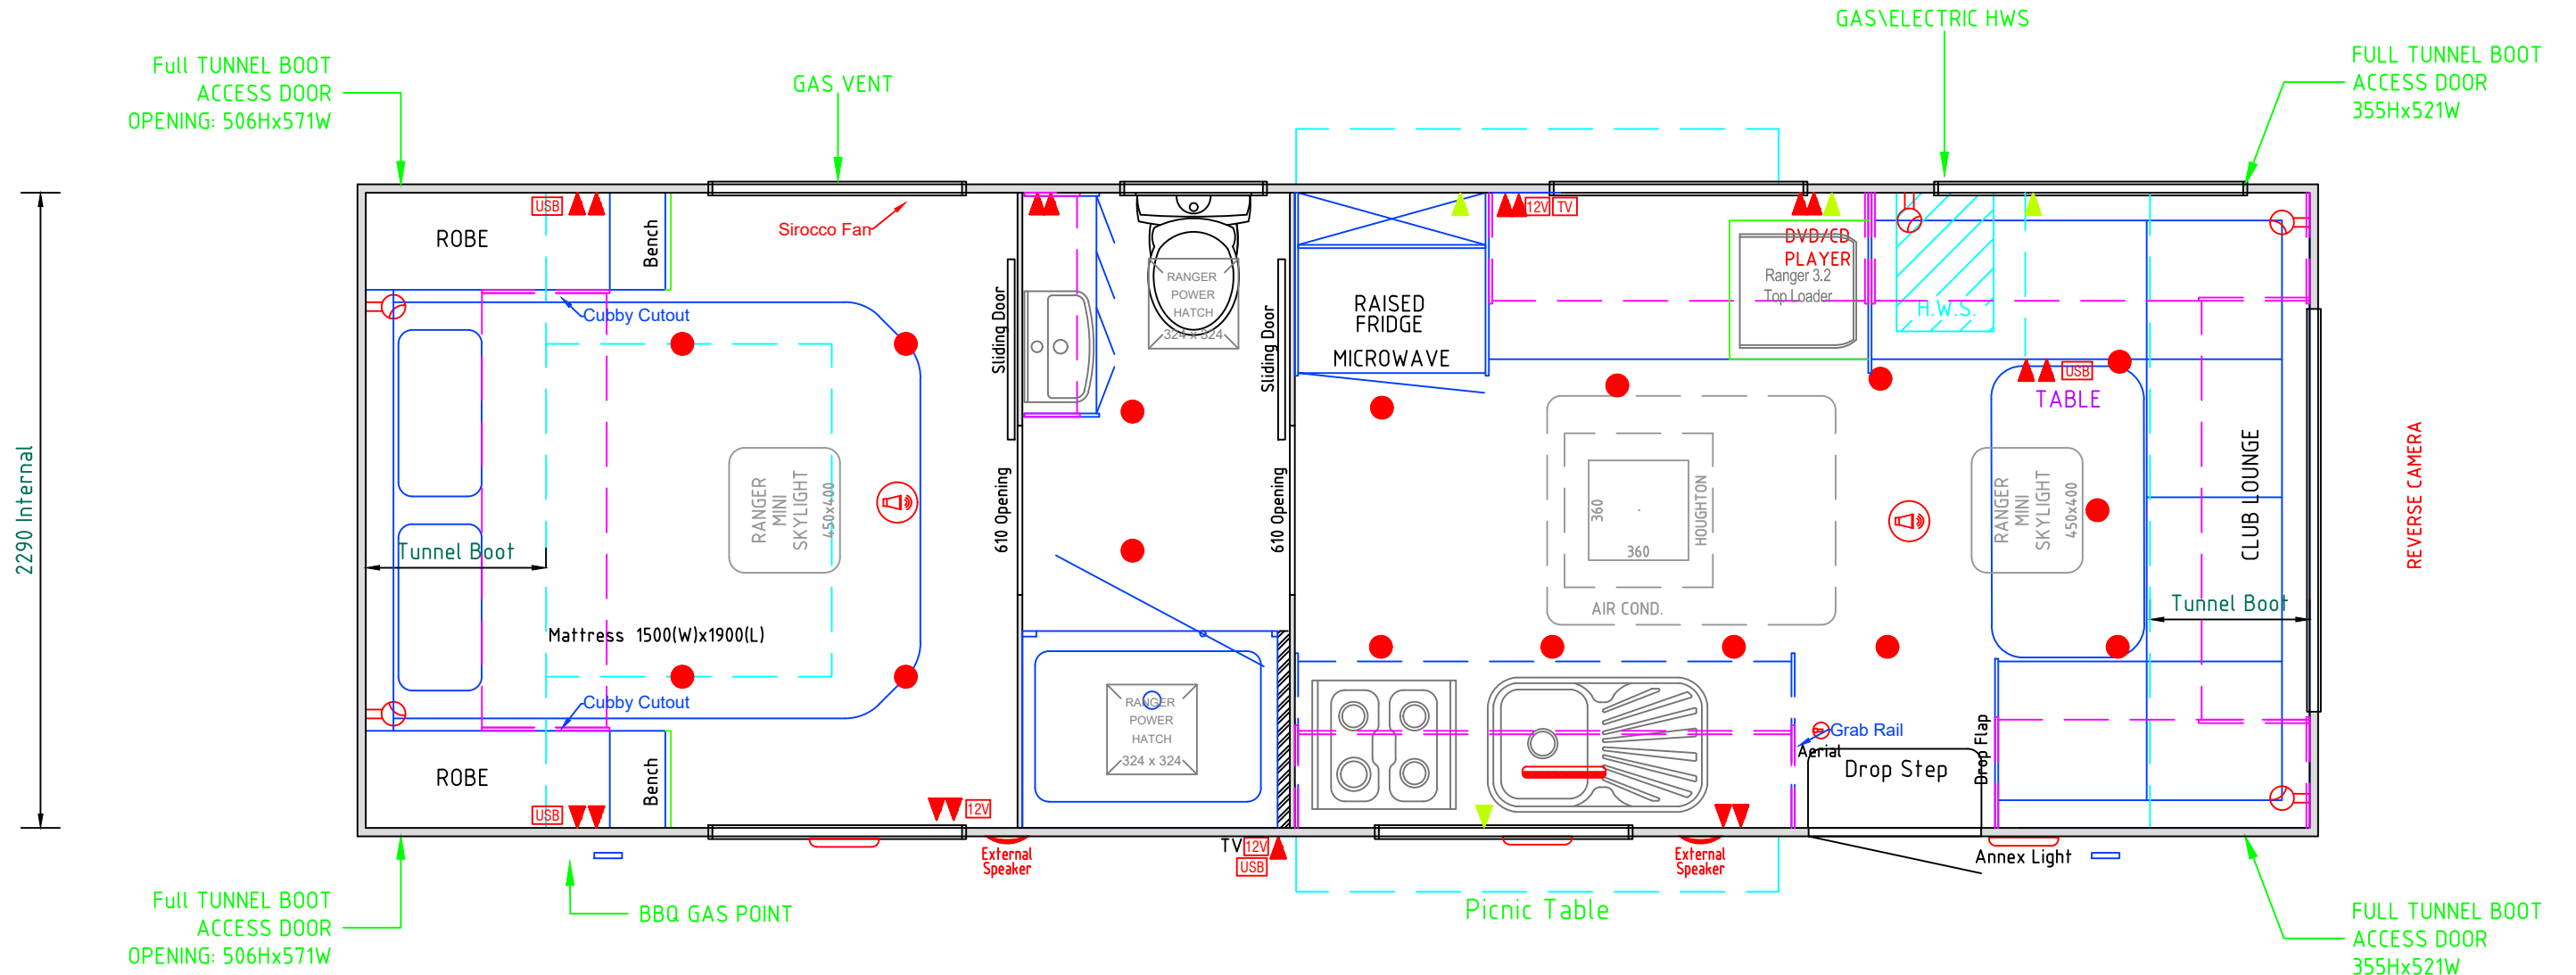

DEALER: XXXX

CUSTOMER: XXXXX

STATUS: **FOR APPROVAL**

CHASSIS  
MEASUREMENT

Front: 3005

Wheelbox: 1740

Rear: 1715

Step: 984(R)

## 23' Rear Club Lounge Rear Club Lounge

CHASSIS No. **XXX**

7010 INTERNAL

SCALE 1:25

12V	12V CIG SOCKET		
▲	POWERPOINT HIDDEN	⊕	12V LIGHT
▲	POWERPOINT	⊕	INTERNAL SPEAKER
ID	DESCRIPTION	ID	DESCRIPTION
LEGEND			