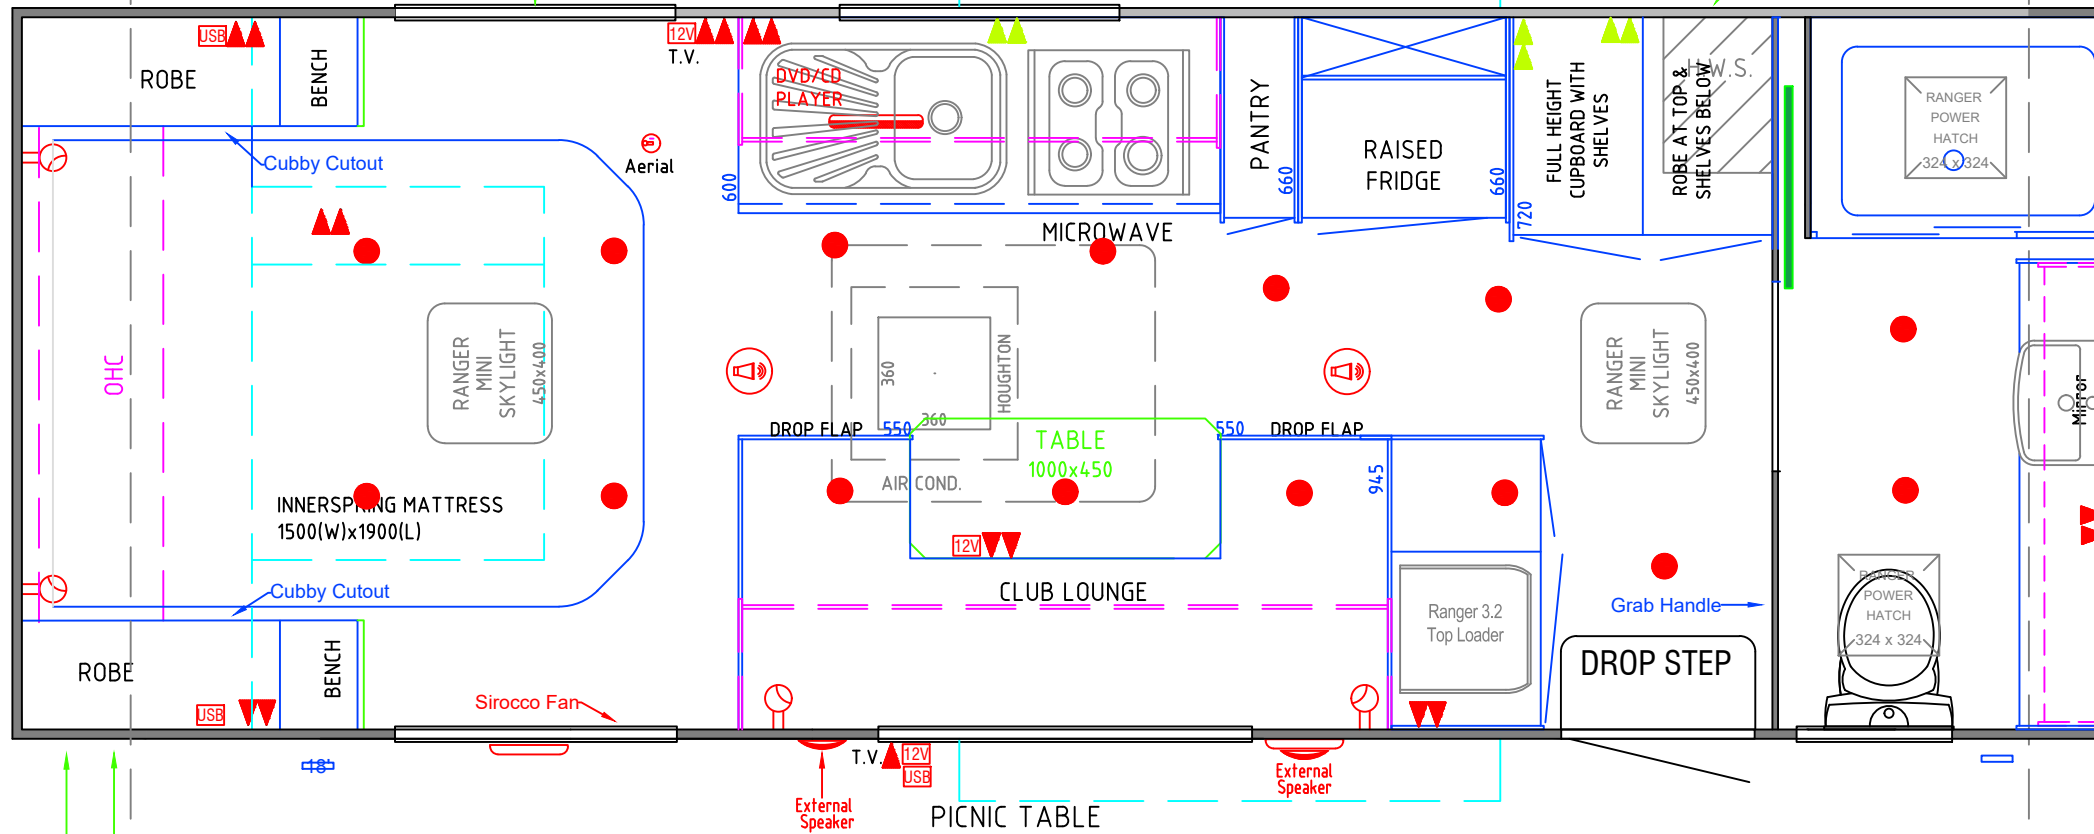

Step: 880 (R)

Total: 6105

22' RD Offroad

CHASSIS No. XXX

6705 INTERNAL

FULL TUNNEL BOOT
ACCESS DOOR
OPENING: 506Hx571W

GAS VENT

GAS/ELEC H.W.S.

FULL TUNNEL BOOT
ACCESS DOOR
OPENING: 506Hx571W

BBQ GAS POINT

SCALE 1:25

ID	DESCRIPTION	ID	DESCRIPTION
12V	12V CIG SOCKET		
▲	POWERPOINT HIDDEN	Ⓢ	12V LIGHT
▲	POWERPOINT	Ⓢ	INTERNAL SPEAKER

LEGEND

NOTES
1. ALL DIMENSIONS ARE IN MILLIMETRES(mm) UNLESS NOTED OTHERWISE
2. THIS DRAWING SHALL BE READ IN CONJUNCTION WITH THE SPECIFICATION SHEET

PLUMBING

COLOURS

FURNITURE DOORS

NOTES

H.W.S.	Swift Gas & Electric	Wall Ply	White	BEDROOM OHC'S		PILLOW TOP MATTRESS
Shower	Rectangular with BLACK TAPWARE	En-Suite Wall Ply	White	ROBE (TOP)		
External Shower	NO	Furniture Carcass	White	ROBE (BOTTOM)		DOOR HANDLE FOR SLIDING DOOR
Toilet	Dometic Swivel China Bowl	Benchtop		CORNER TABLE	N/A	Grab Handle at entry
Sink Tap	YES (MIXER) BLACK	Splashback		LINEN CUPBOARD		1 x Sirocco Fan in bedroom
Sink	Northern RV HGY7002 Black	Vinyl Floor		PANTRY	N/A	Cubby cutouts in robes with 240V & USB points
En-suite Basin	White Counter Top with BLACK TAPS	Upholstery (BACK)		ENTRY CUPBOARD	N/A	
Water Pump	12V	Upholstery (BASE)		KITCH. OHC'S		
Water Filler	2 x Lockable	Bed Head		KITCH.BASE C'BDS		SHOWER SCREEN BLACK INSERT & FRAME
Water Gauge	For 3 tanks (LED Level Indicator)	Scatter Cushions	NO	SEATING OHC'S		
Water Filter	NO	Doona Cover	NO	SEATING BASE		
External Tap	YES on A-Frame	Blinds	NO	BATH OHC'S		
BBQ Gas Point	YES	Pelmets	NO	BATH BASE C'BDS		
Grey Water Tank	YES	Decals		DOOR HANDLES & CATCHES		Refe Chassis No.
		J-Mould Insert	Black	DOOR HINGES	Standard Hinges (Recessed)	
				OHC'S	Destiny 56163BN & Gas Struts	
				LOWER C'BOARDS	Destiny 56163BN	
						DEALER / CUSTOMER APPROVAL & DATE