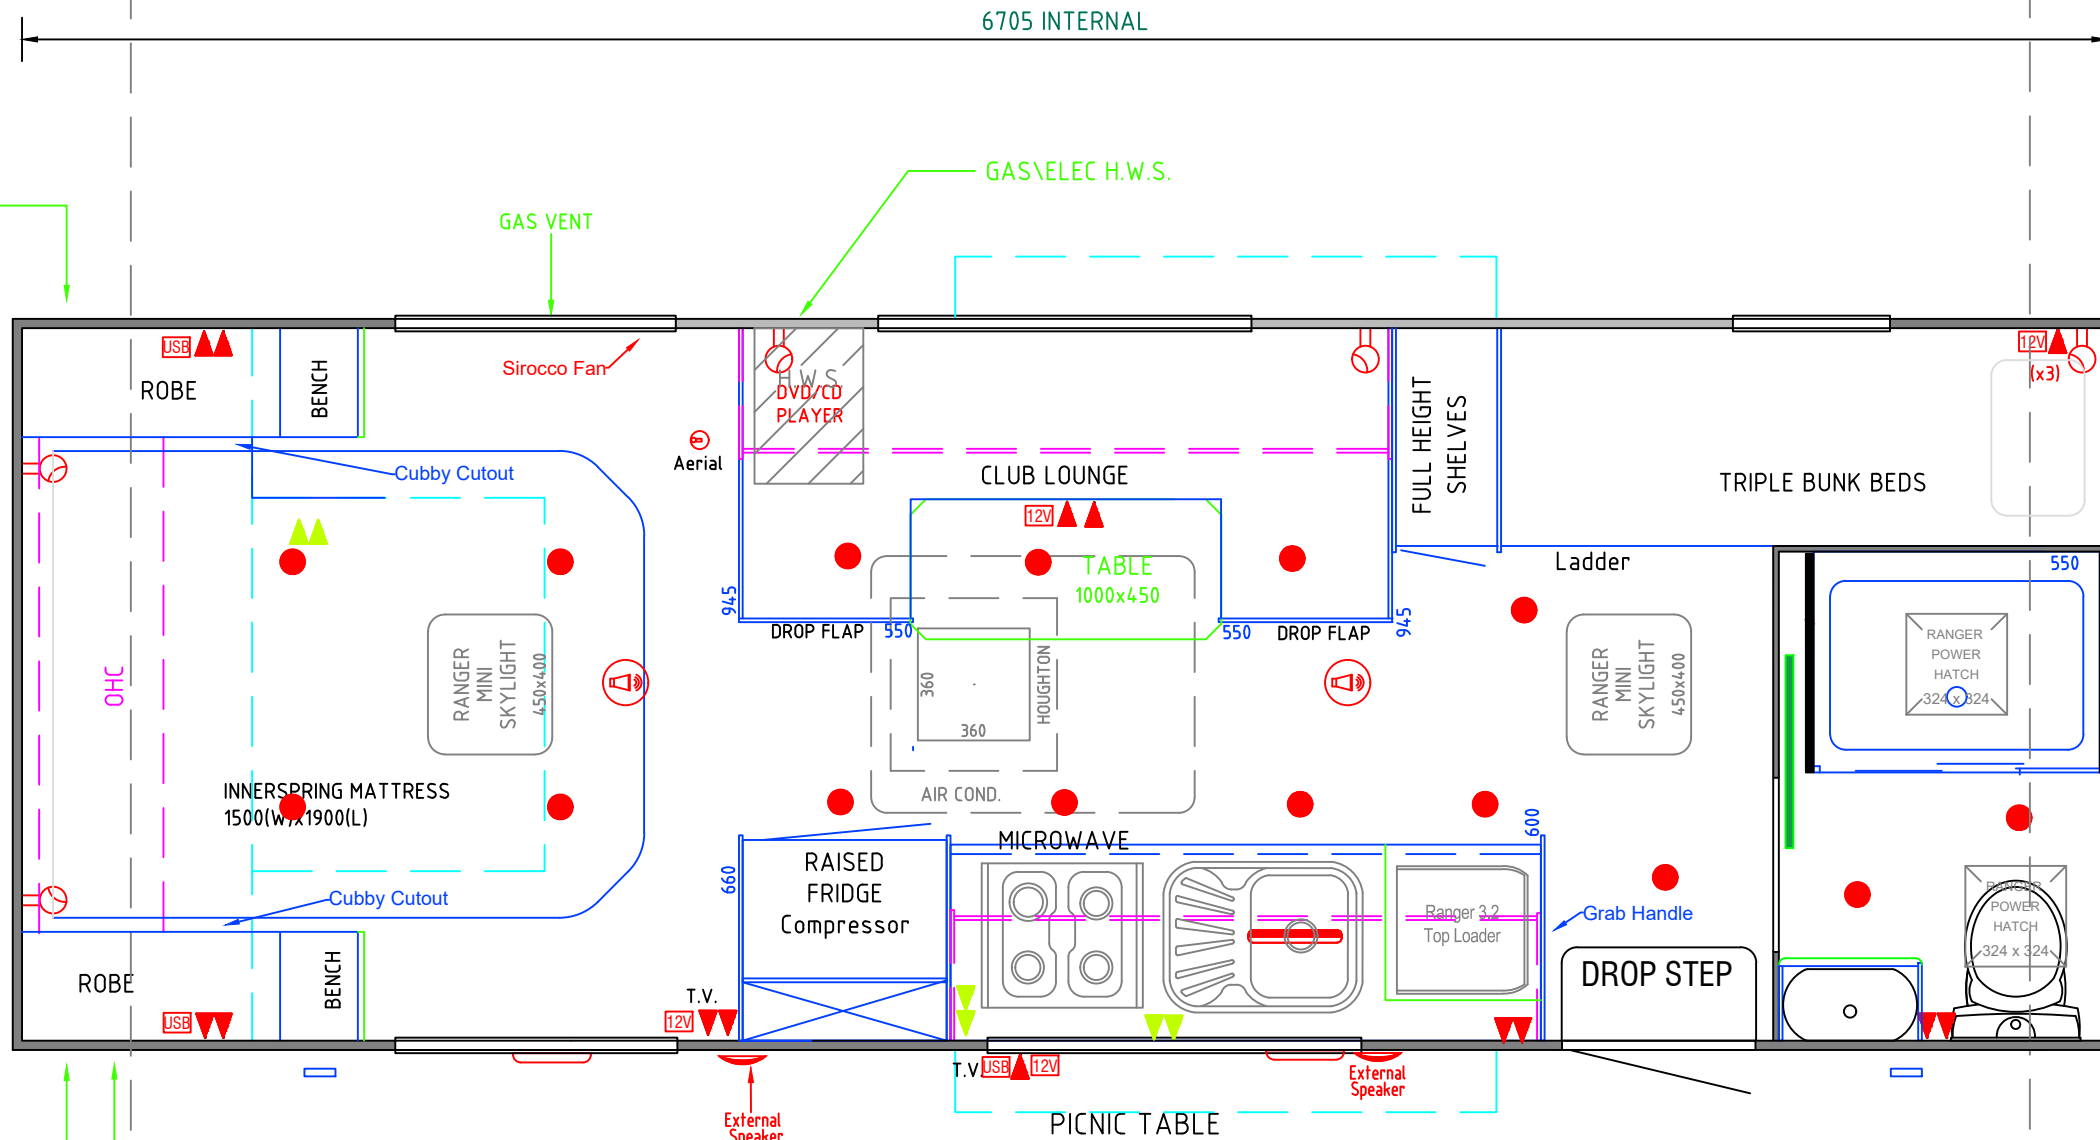

DEALER: XXXX
 CUSTOMER: Stock
 STATUS: **FOR APPROVAL**

CHASSIS
 MEASUREMENT

Front:	2650
Wheelbox:	1740
Rear:	1715
Step:	880 (R)
Total:	6105

22' Family Bunk Model - Offroad Triple Bunk Beds

CHASSIS No. XXX

FULL TUNNEL BOOT
 ACCESS DOOR
 OPENING: 506Hx571W

FULL TUNNEL BOOT
 ACCESS DOOR
 OPENING: 506Hx571W

BBQ GAS POINT

ID	DESCRIPTION	ID	DESCRIPTION
12V	12V CIG SOCKET		
▲	POWERPOINT HIDDEN	Ⓢ	12V LIGHT
▲	POWERPOINT	Ⓢ	INTERNAL SPEAKER

PLUMBING

COLOURS

FURNITURE DOORS

NOTES

H.W.S.	Swift Gas & Electric	Wall Ply	White	BEDROOM OHC'S		PILLOW TOP MATTRESS
Shower	Rectangular with BLACK TAPWARE	En-Suite Wall Ply	White	ROBE (TOP)		
External Shower	NO	Furniture Carcass	White	ROBE (BOTTOM)		DOOR HANDLE FOR SLIDING DOOR
Toilet	Dometic Swivel China Bowl	Benchtop		CORNER TABLE	N/A	Grab Handle at entry
Sink Tap	YES (MIXER) BLACK	Splashback		LINEN CUPBOARD		1 x Sirocco Fan in bedroom
Sink	Northern RV HGY7002 Black	Vinyl Floor		PANTRY	N/A	Cubby cutouts in robes with 240V & USB points
En-suite Basin	White Counter Top with BLACK TAPS	Upholstery (BACK)		ENTRY CUPBOARD	N/A	
Water Pump	12V	Upholstery (BASE)		KITCH. OHC'S		
Water Filler	2 x Lockable	Bed Head		KITCH.BASE C'BDS		SHOWER SCREEN BLACK INSERT & FRAME
Water Gauge	For 3 tanks (LED Level Indicator)	Scatter Cushions	NO	SEATING OHC'S		
Water Filter	NO	Doona Cover	NO	SEATING BASE		
External Tap	YES on A-Frame	Blinds	NO	BATH OHC'S		
BBQ Gas Point	YES	Pelmets	NO	BATH BASE C'BDS		
Grey Water Tank	YES	Decals		DOOR HANDLES & CATCHES		Refe Chassis No.
		J-Mould Insert	Black	DOOR HINGES	Standard Hinges (Recessed)	
				OHC'S	Destiny 56163BN & Gas Struts	
				LOWER C'BOARDS	Destiny 56163BN	
DEALER / CUSTOMER APPROVAL & DATE						