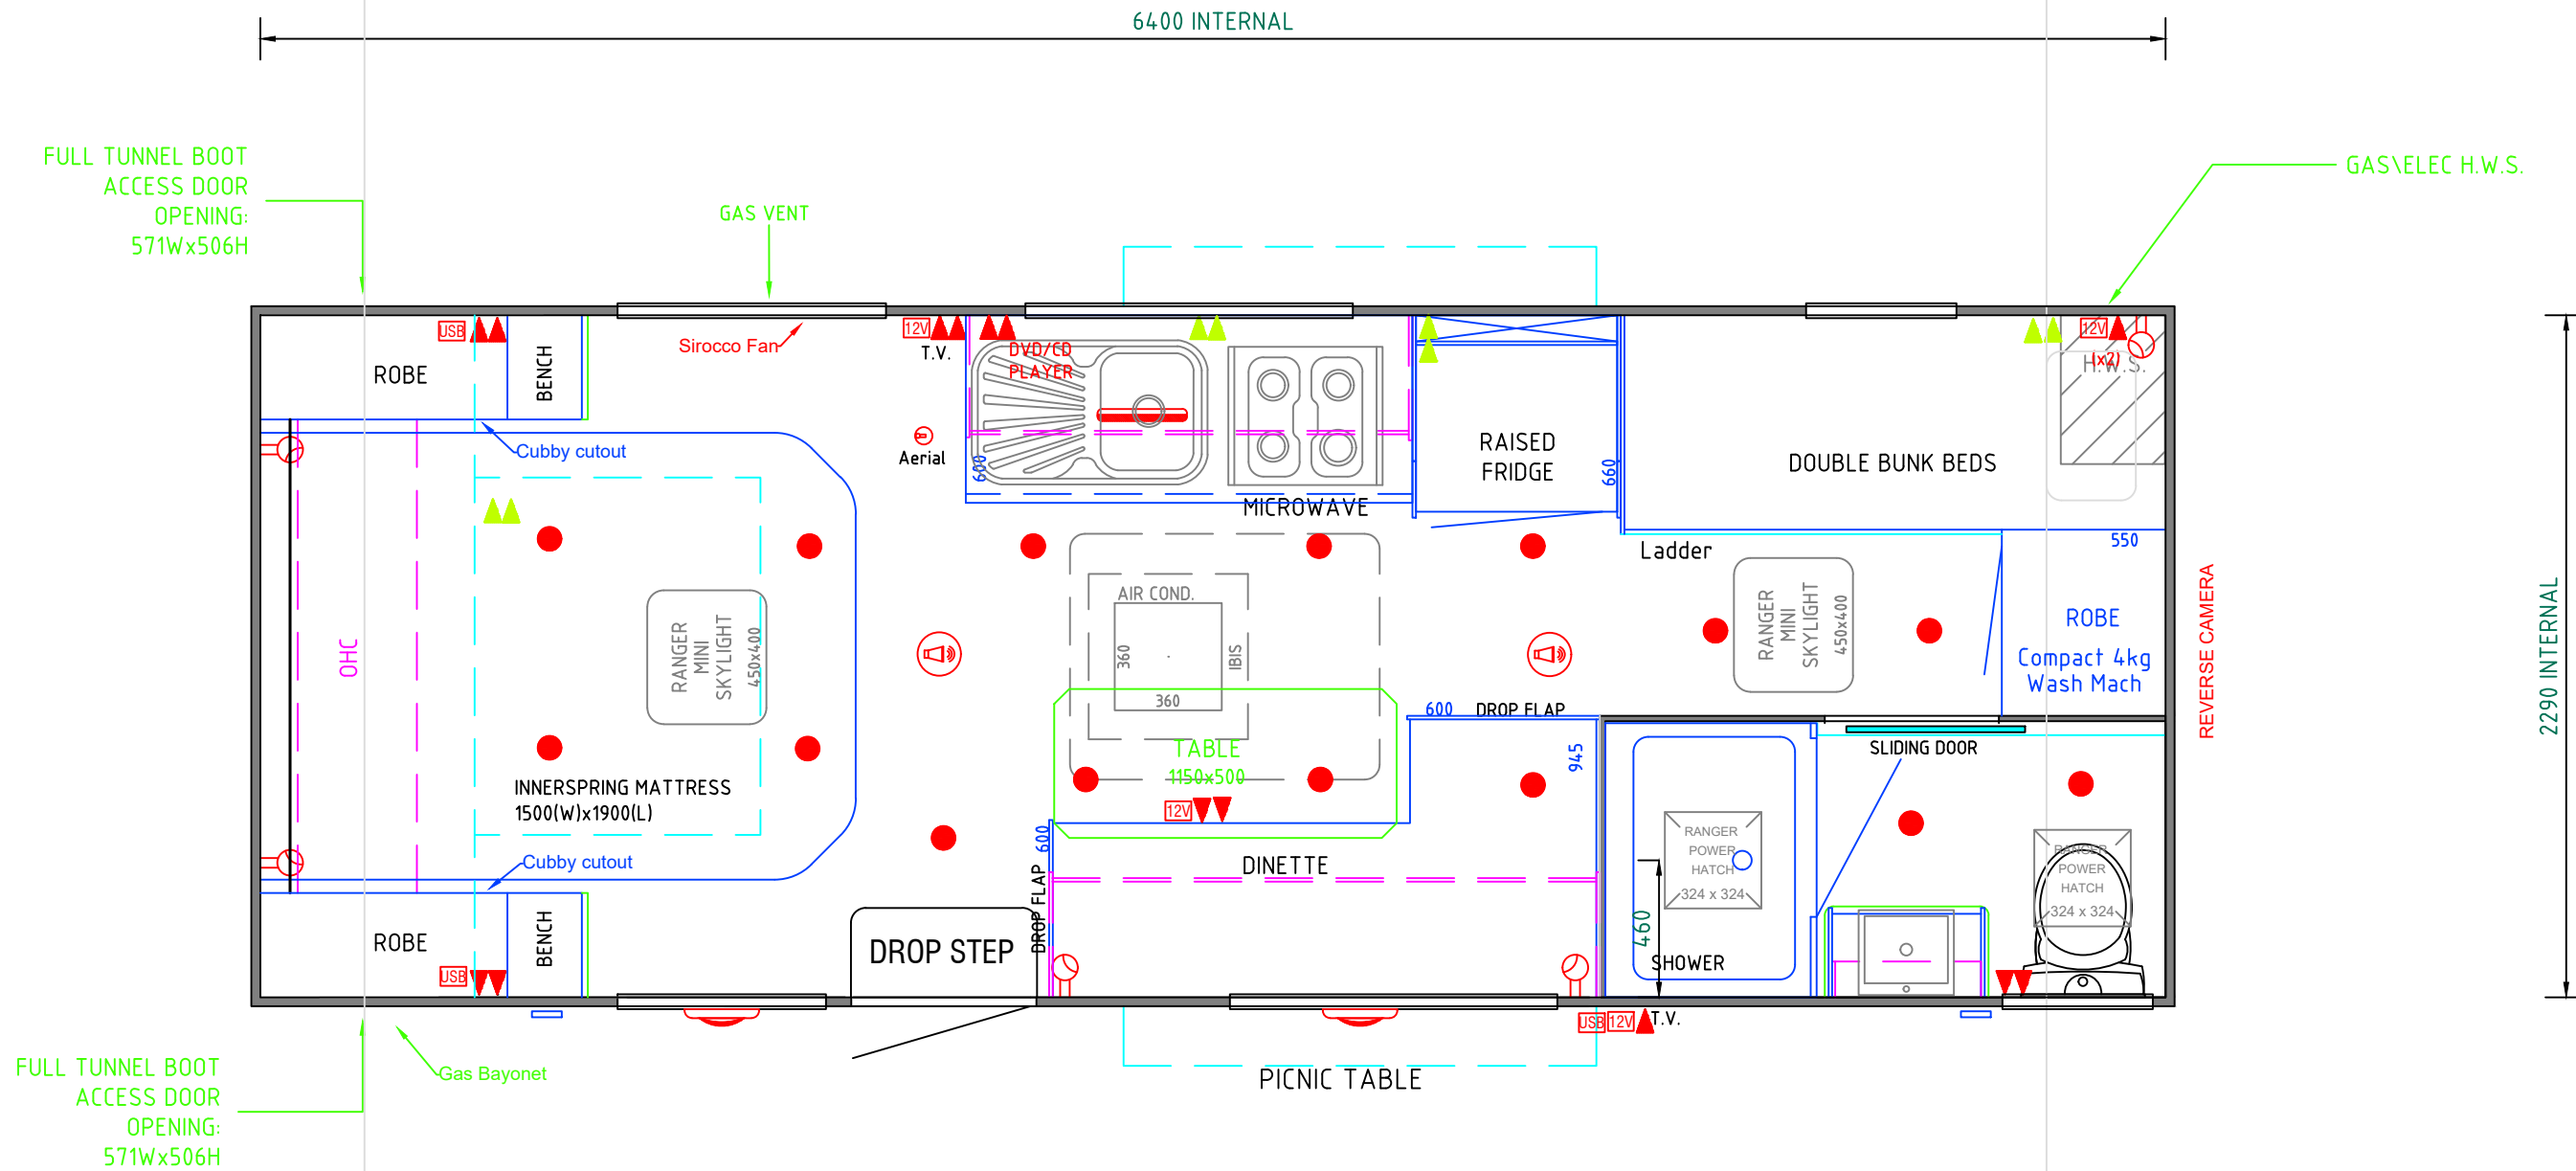

DEALER:
CUSTOMER:
STATUS: **FOR APPROVAL**

CHASSIS MEASUREMENT	Front:	2550
	Wheelbox:	1588
	Rear:	1512
	Step:	1634(F)
	Total:	5650

21' FAMILY BUNK OFFROAD

CHASSIS No. **XXXX**

ID	DESCRIPTION	ID	DESCRIPTION
12V	12V CIG SOCKET		
▲	POWERPOINT HIDDEN	⊕	12V LIGHT
▲	POWERPOINT	⊕	INTERNAL SPEAKER

PLUMBING

COLOURS

FURNITURE DOORS

NOTES

H.W.S.	Swift Gas & Electric	Wall Ply	White	BEDROOM OHC'S		PILLOW TOP MATTRESS
Shower	Rectangular with BLACK TAPWARE	En-Suite Wall Ply	White	ROBE (TOP)		
External Shower	NO	Furniture Carcass	White	ROBE (BOTTOM)		DOOR HANDLE FOR SLIDING DOOR
Toilet	Dometic Swivel China Bowl	Benchtop		CORNER TABLE	N/A	
Sink Tap	YES (MIXER) BLACK	Splashback		LINEN CUPBOARD		1 x Sirocco Fan in bedroom
Sink	Northern RV HGY7002 Black	Vinyl Floor		PANTRY	N/A	Cubby cutouts in robes with 240V & USB points
En-suite Basin	White Counter Top with BLACK TAPS	Upholstery (BACK)		ENTRY CUPBOARD	N/A	
Water Pump	12V	Upholstery (BASE)		KITCH. OHC'S		
Water Filler	2 x Lockable	Bed Head		KITCH.BASE C'BDS		Black Frame and insert for shower screen door.
Water Gauge	For 3 tanks (LED Level Indicator)	Scatter Cushions	NO	SEATING OHC'S		
Water Filter	NO	Doona Cover	NO	SEATING BASE		
External Tap	YES on A-Frame	Blinds	NO	BATH OHC'S		
BBQ Gas Point	YES	Pelmets	NO	BATH BASE C'BDS		
Grey Water Tank	YES	Decals		DOOR HANDLES & CATCHES		Refe Chassis No.
		J-Mould Insert	Black	DOOR HINGES	Standard Hinges (Recessed)	
				OHC'S	Destiny 56163BN & Gas Struts	
				LOWER C'BOARDS	Destiny 56163BN	
						DEALER / CUSTOMER APPROVAL & DATE