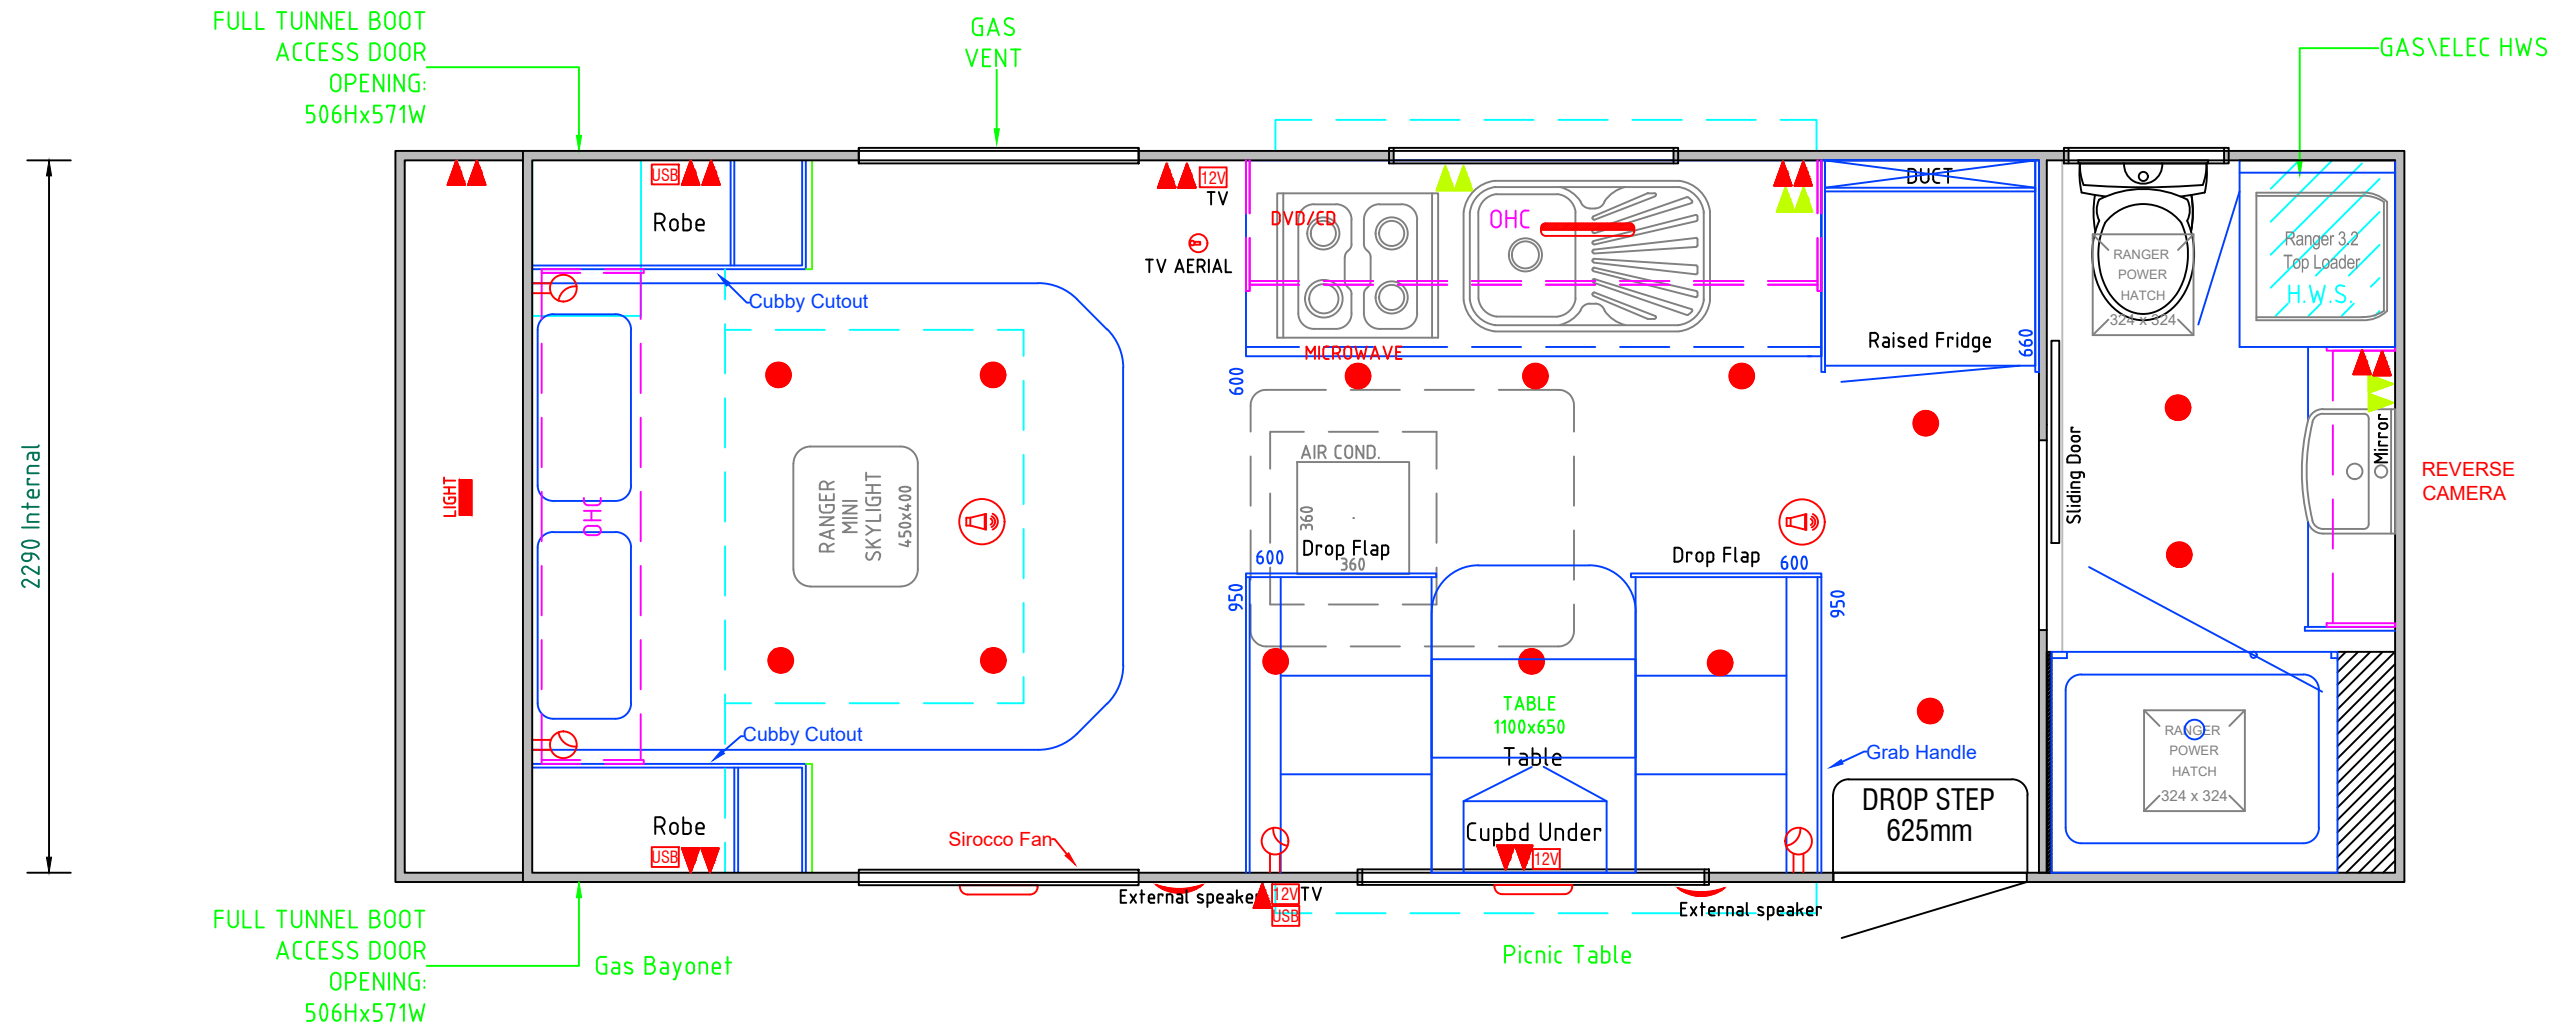

# 19'6 Rear Door Offroad

CHASSIS No. **XXXXXX**

5990 INTERNAL

ID	DESCRIPTION	ID	DESCRIPTION
12V	12V CIG SOCKET		
▲	POWERPOINT HIDDEN	Ⓢ	12V LIGHT
▲	POWERPOINT	Ⓢ	INTERNAL SPEAKER

**NOTES**  
1. ALL DIMENSIONS ARE IN MILLIMETRES(mm) UNLESS NOTED OTHERWISE  
2. THIS DRAWING SHALL BE READ IN CONJUNCTION WITH THE SPECIFICATION SHEET

**PLUMBING**

**COLOURS**

**FURNITURE DOORS**

**NOTES**

H.W.S.	Swift Gas & Electric	Wall Ply	White	BEDROOM OHC'S		PILLOW TOP MATTRESS
Shower	Rectangular WITH BLACK TAPWARE	En-Suite Wall Ply	White	ROBE (TOP)		
External Shower	NO	Furniture Carcass	White	ROBE (BOTTOM)		DOOR HANDLE FOR SLIDING DOOR
Toilet	Dometic Swivel China Bowl	Benchtop		CORNER TABLE	N/A	Grab Handle at entry
Sink Tap	YES BLACK (MIXER)	Splashback		LINEN CUPBOARD		1 x Sirocco Fan in bedroom
Sink	Northern RV HGY7002 Black	Vinyl Floor		PANTRY	N/A	Cubby cutouts in robes with 240V & USB points
En-suite Basin	White Counter Top with BLACK TAP	Upholstery (BACK)		ENTRY CUPBOARD	N/A	
Water Pump	12V	Upholstery (BASE)		KITCH. OHC'S		SHOWER SCREEN BLACK INSERT & FRAME
Water Filler	2 x Lockable	Bed Head		KITCH.BASE C'BDS		
Water Gauge	For 3 tanks (LED Level Indicator)	Scatter Cushions	NO	SEATING OHC'S		
Water Filter	NO	Doona Cover	NO	SEATING BASE		
External Tap	YES on A-Frame	Blinds	NO	BATH OHC'S		
BBQ Gas Point	YES	Pelmets	NO	BATH BASE C'BDS		
Grey Water Tank	YES	Decals		<b>DOOR HANDLES &amp; CATCHES</b>		Refe Chassis No.
		J-Mould Insert	Black	DOOR HINGES	Standard Hinges (Recessed)	
				OHC'S	Destiny 56163BN & Gas Struts	
				LOWER C'BOARDS	Destiny 56163BN	
						DEALER / CUSTOMER APPROVAL & DATE