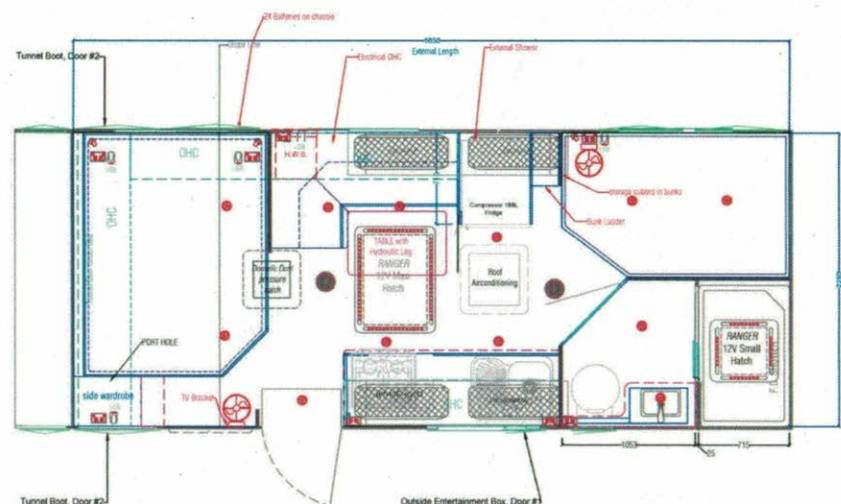

18'6 Traxx SII FAMILY- OFF ROADER

CHASSIS

- Independent Suspension with Twin Shockers
- Extended Drawbar
- 6" Chassis
- 6" A Frame
- D035 Hitch
- 8" Jockey Wheel
- Single Manual Pull Out Step
- Light Weight Supergal Chassis
- 2 Arm Bumper Bar
- 16" Tyres & Rims
- Battery Boxes On Chassis Rail
- Drop Down Stabilising Legs

PLUMBING

- 95Litre Fresh Water Tanks x 2
- 95Litre Grey Water Tank
- Water Mains Inlet
- Hygienic Self-Sealing Waste Valve
- Full Ensuite
- Pump to Sink/Shower/Basin
- Tap On A Frame With Protection
- External Shower
- Single Drainer Kitchen Sink With Flick Mixer Tap
- 9kg Gas Bottles
- BBQ Bayonet
- Gas/Electric Hot Water System

ELECTRICAL

- 300watts Of Solar
- 100amp AGM Batteries x 2
- Reverse Camera
- 12v Ensuite Exhaust Hatch
- USB Points
- Reading Lamps
- LED Digital TV/DVD Combo
- Digital TV Antenna with TV Mount
- LED Internal Lighting
- Double Pole Power Points
- Radio System inc Aerial, Internal & External Speakers
- LED Awning Light & BBQ Light
- External TV Box (Antenna Point, TV Mount, 12v Outlet & 240v Power Point)
- 12 Pin Tow Plug & 12v Anderson Plug
- LED Tail & Clearance Lights
- Lithium Compatible Project PM300 Power Management System Inc MPPT 30amp Solar Controller & LCD Monitoring Display
- LED Lighting In Awning

EXTERNAL

- Double Glazed Windows
- Raised Checkerplate Body Armour-Rear/Front/Sides
- Composite Smooth Finish With One Piece Fibreglass Roof
- Front Tunnel Boots with Storage
- External Access Under Beds
- Picnic Table
- Roll Out Awning
- Triple Lock Security Door
- Precision CNC Walls
- Roof Hatch
- Dust Pressure Hatch

INTERNAL