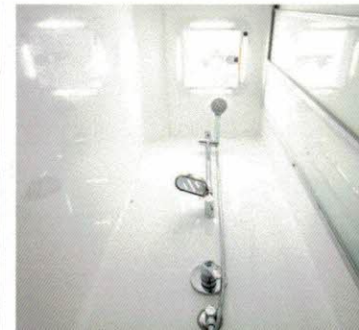

ON THE MOVE

CARAVANS

www.onthemovecaravans.com.au
35 Randor Street, Campbellfield Vic 3061
Ph: 03 9357 6662 1800 ONTHEMOVE

WINNER
Best Aussie Vans
2014 - 2015 - 2016

18'6 TRAXX SERIES II

OFF ROADER FAMILY