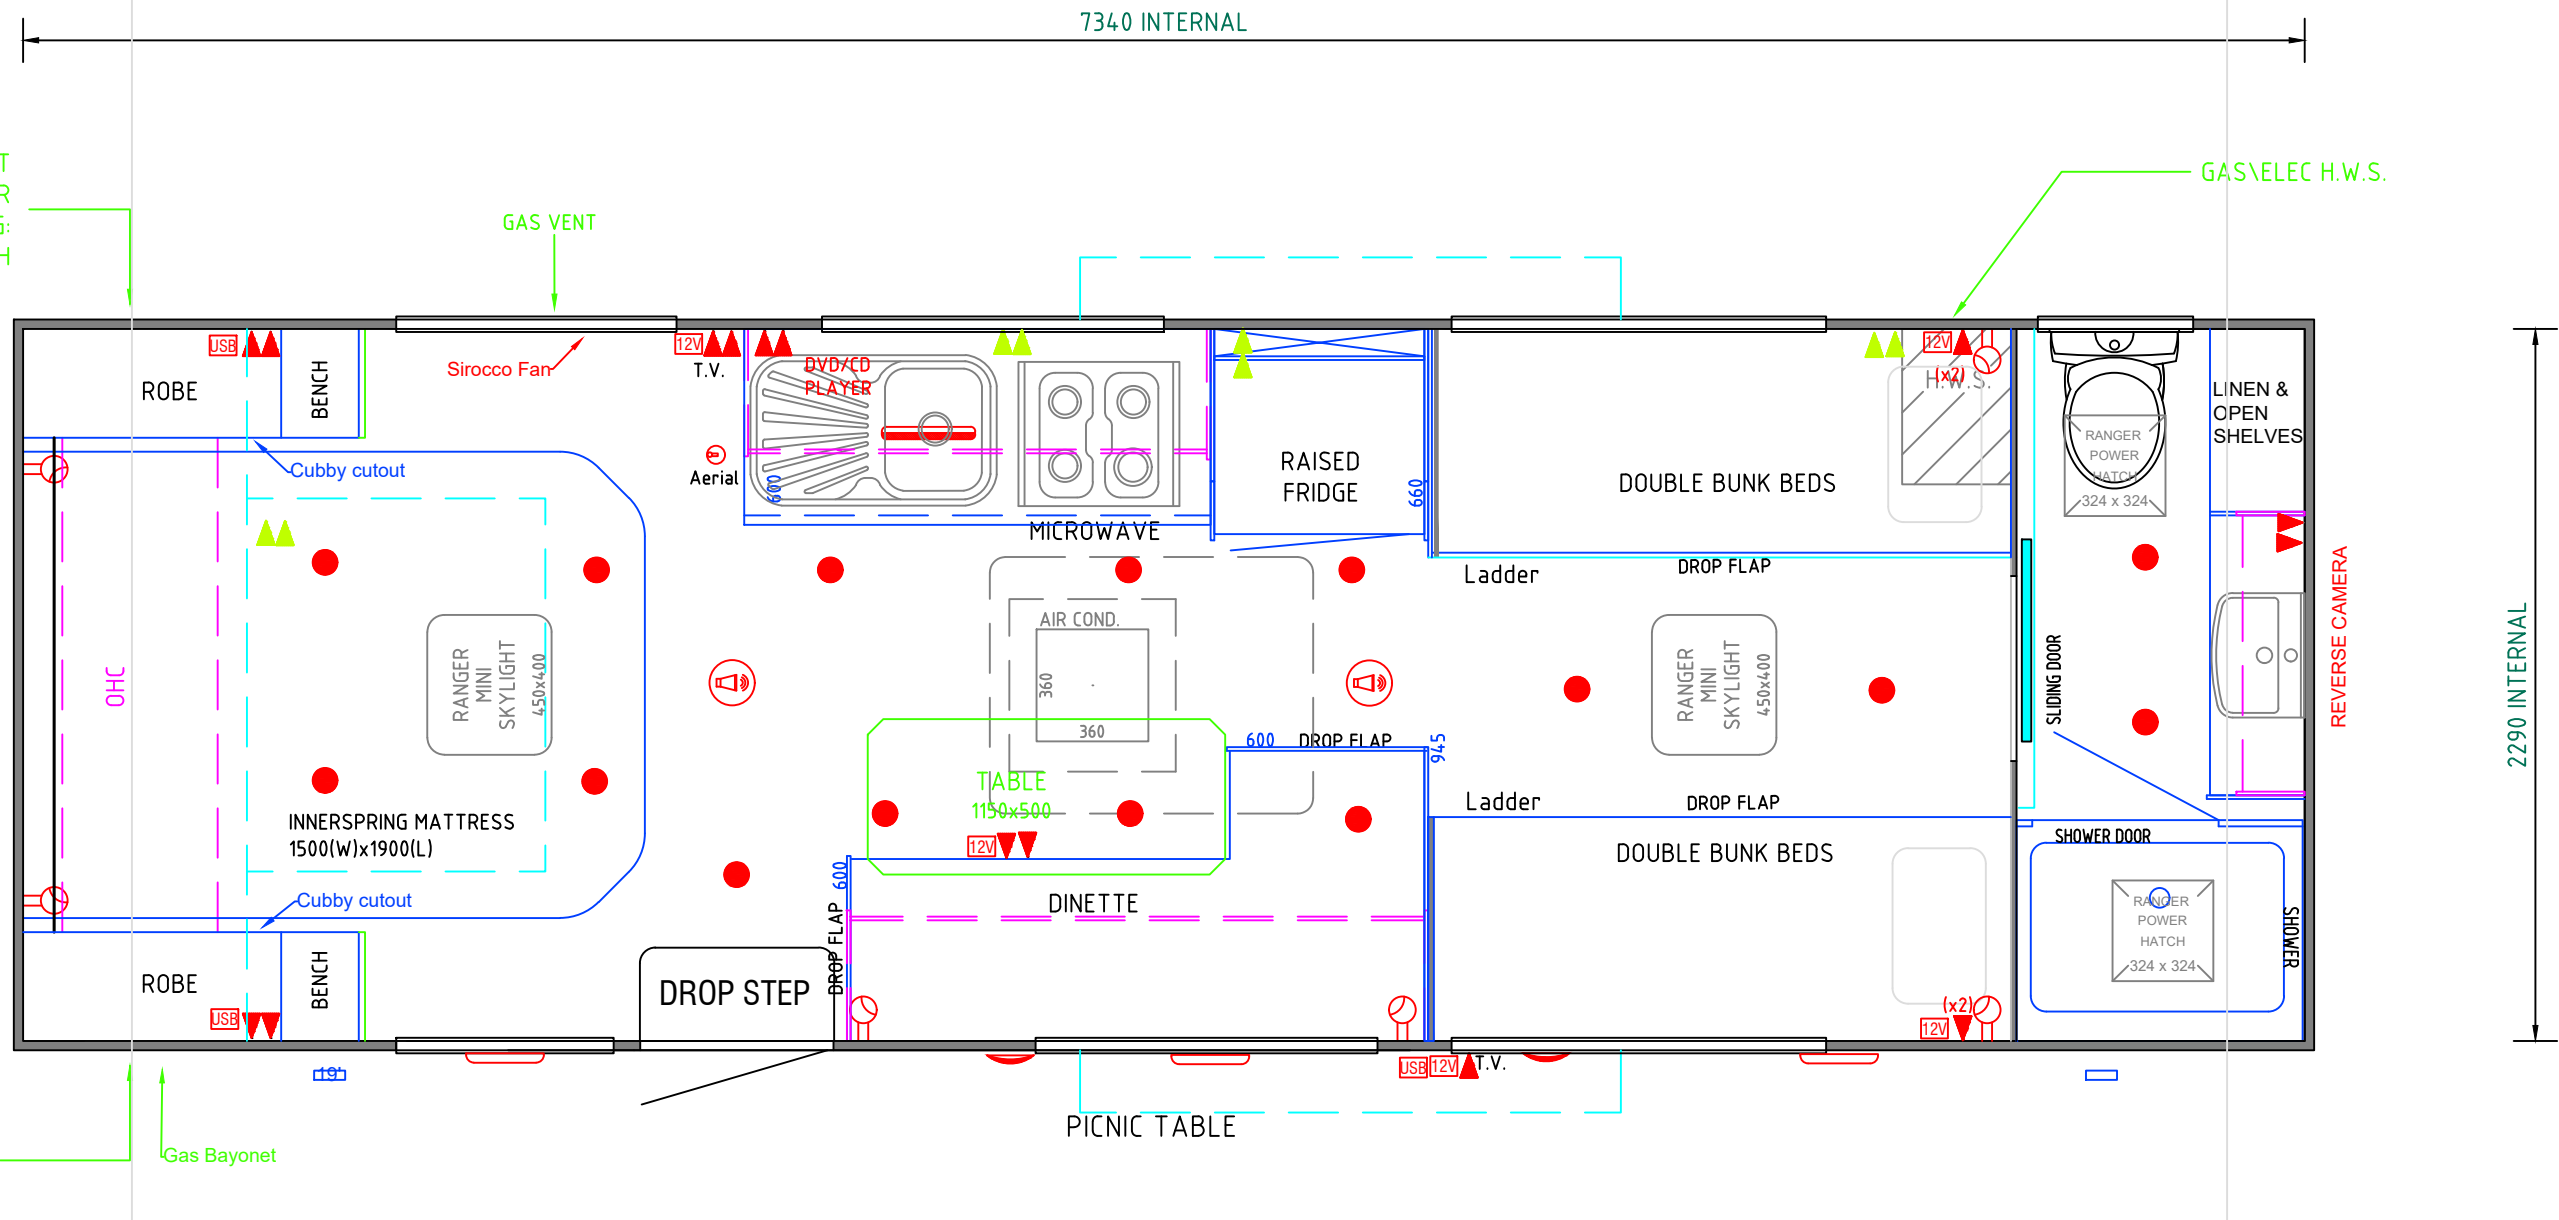

DEALER:
CUSTOMER:
STATUS: **FOR APPROVAL**

CHASSIS
MEASUREMENT

Front:	3050
Wheelbox:	1740
Rear:	1950
Step:	1634(F)
Total:	6740

24' Family Bunk Quad Bunks - Offroad

CHASSIS No. **XXXX**

FULL TUNNEL BOOT
ACCESS DOOR
OPENING:
571Wx506H

GAS/ELEC H.W.S.

FULL TUNNEL BOOT
ACCESS DOOR
OPENING:
571Wx506H

SCALE 1:25

ID	DESCRIPTION	ID	DESCRIPTION
12V	12V CIG SOCKET		
▲	POWERPOINT HIDDEN	Ⓢ	12V LIGHT
▲	POWERPOINT	Ⓢ	INTERNAL SPEAKER

LEGEND

NOTES
1. ALL DIMENSIONS ARE IN MILLIMETRES(mm) UNLESS NOTED OTHERWISE
2. THIS DRAWING SHALL BE READ IN CONJUNCTION WITH THE SPECIFICATION SHEET

PLUMBING

COLOURS

FURNITURE DOORS

NOTES

H.W.S.	Swift Gas & Electric	Wall Ply	White	BEDROOM OHC'S		PILLOW TOP MATTRESS
Shower	Rectangular with BLACK TAPWARE	En-Suite Wall Ply	White	ROBE (TOP)		
External Shower	NO	Furniture Carcass	White	ROBE (BOTTOM)		DOOR HANDLE FOR SLIDING DOOR
Toilet	Dometic Swivel China Bowl	Benchtop		CORNER TABLE	N/A	Grab Handle at entry
Sink Tap	YES (MIXER) BLACK	Splashback		LINEN CUPBOARD		1 x Sirocco Fan in bedroom
Sink	Northern RV HGY7002 Black	Vinyl Floor		PANTRY	N/A	Cubby cutouts in robes with 240V & USB points
En-suite Basin	White Counter Top with BLACK TAPS	Upholstery (BACK)		ENTRY CUPBOARD	N/A	
Water Pump	12V	Upholstery (BASE)		KITCH. OHC'S		
Water Filler	2 x Lockable	Bed Head		KITCH.BASE C'BDS		SHOWER SCREEN BLACK INSERT & FRAME
Water Gauge	For 3 tanks (LED Level Indicator)	Scatter Cushions	NO	SEATING OHC'S		
Water Filter	NO	Doona Cover	NO	SEATING BASE		
External Tap	YES on A-Frame	Blinds	NO	BATH OHC'S		
BBQ Gas Point	YES	Pelmets	NO	BATH BASE C'BDS		
Grey Water Tank	YES	Decals		DOOR HANDLES & CATCHES		Refe Chassis No.
		J-Mould Insert	Black	DOOR HINGES	Standard Hinges (Recessed)	
				OHC'S	Destiny 56163BN & Gas Struts	
				LOWER C'BOARDS	Destiny 56163BN	
						DEALER / CUSTOMER APPROVAL & DATE