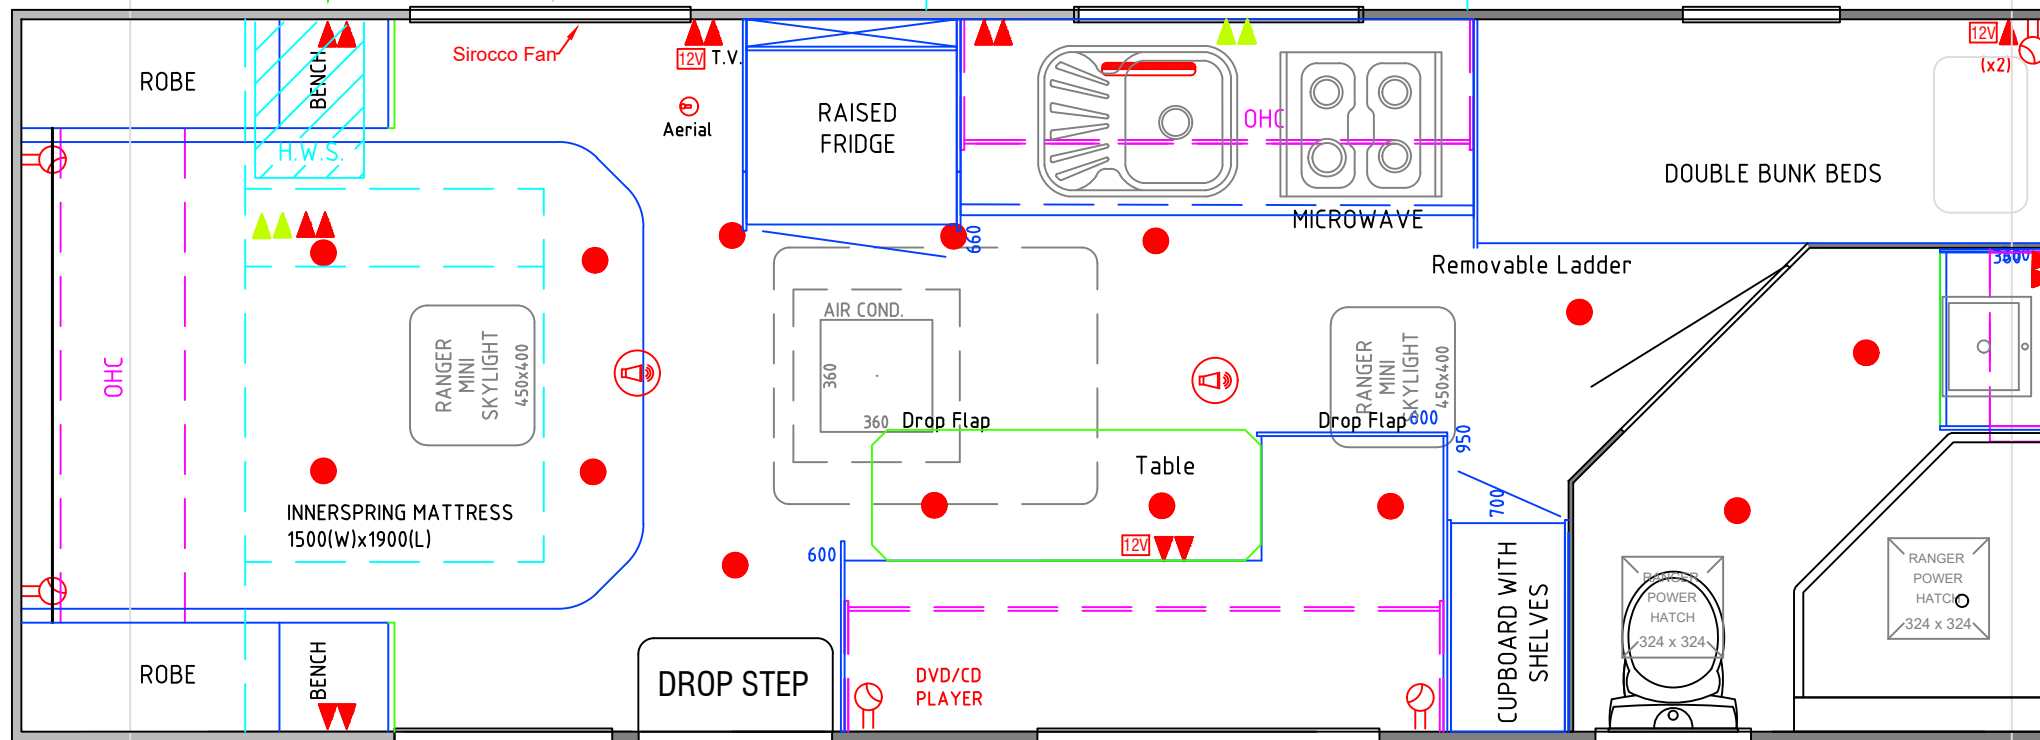

DEALER: XXXX  
 CUSTOMER: Stock  
 STATUS: **FOR APPROVAL**

CHASSIS  
 MEASUREMENT

Front:  
 Wheelbox: 1740  
 Rear:  
 Step:  
 Total:

## 21'6 Angled Ensuite Family

CHASSIS No. **XXX**

6550 INTERNAL

FULL TUNNEL BOOT  
 ACCESS DOOR  
 OPENING: 506x571

GAS/ELEC H.W.S.  
 GAS VENT

FULL TUNNEL BOOT  
 ACCESS DOOR  
 OPENING: 506x571  
 Gas Bayonet

SCALE 1: 25

ID	DESCRIPTION	ID	DESCRIPTION
12V	12V CIG SOCKET		
▲	POWERPOINT HIDDEN	Ⓢ	12V LIGHT
▲	POWERPOINT	Ⓢ	INTERNAL SPEAKER

LEGEND

NOTES  
 1. ALL DIMENSIONS ARE IN MILLIMETRES(mm) UNLESS NOTED OTHERWISE  
 2. THIS DRAWING SHALL BE READ IN CONJUNCTION WITH THE SPECIFICATION SHEET

**PLUMBING**

**COLOURS**

**FURNITURE DOORS**

**NOTES**

H.W.S.	Swift Gas & Electric	Wall Ply	White	BEDROOM OHC'S		PILLOW TOP MATTRESS
Shower	Rectangular with BLACK TAPWARE	En-Suite Wall Ply	White	ROBE (TOP)		
External Shower	NO	Furniture Carcass	White	ROBE (BOTTOM)		DOOR HANDLE FOR SLIDING DOOR
Toilet	Dometic Swivel China Bowl	Benchtop		CORNER TABLE	N/A	
Sink Tap	YES (MIXER) BLACK	Splashback		LINEN CUPBOARD		1 x Sirocco Fan in bedroom
Sink	Northern RV HGY7002 Black	Vinyl Floor		PANTRY	N/A	Cubby cutouts in robes with 240V & USB points
En-suite Basin	White Counter Top with BLACK TAPS	Upholstery (BACK)		ENTRY CUPBOARD	N/A	
Water Pump	12V	Upholstery (BASE)		KITCH. OHC'S		
Water Filler	2 x Lockable	Bed Head		KITCH.BASE C'BDS		SHOWER SCREEN BLACK INSERT & FRAME
Water Gauge	For 3 tanks (LED Level Indicator)	Scatter Cushions	NO	SEATING OHC'S		
Water Filter	NO	Doona Cover	NO	SEATING BASE		
External Tap	YES on A-Frame	Blinds	NO	BATH OHC'S		
BBQ Gas Point	YES	Pelmets	NO	BATH BASE C'BDS		
Grey Water Tank	YES	Decals		<b>DOOR HANDLES &amp; CATCHES</b>		Refe Chassis No.
		J-Mould Insert	Black	DOOR HINGES	Standard Hinges (Recessed)	
				OHC'S	Destiny 56163BN & Gas Struts	
				LOWER C'BOARDS	Destiny 56163BN	
<b>DEALER / CUSTOMER APPROVAL &amp; DATE</b>						