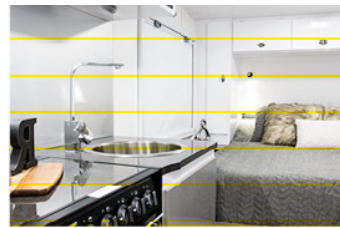

The PD Series. Versatility has never looked so good.

PD SERIES SL

| CHASSIS | LENGTH MM | WIDTH MM | HEIGHT MM | TARE WEIGHT | ATM WEIGHT | GTM WEIGHT |
|---------------|-----------|----------|-----------|-------------|------------|------------|
| PDSL14'6-1 | 4420 | 2285 | 2870 | 1922 | 2422 | 2321 |
| PD-SL 18'6-3 | 5640 | 2325 | 2870 | 2192 | 2692 | 2468 |
| PDF-SL 18'6-4 | 5640 | 2325 | 2870 | 2192 | 2692 | 2468 |
| PD-SL 19'4-1 | 5895 | 2325 | 2820 | 2228 | 2828 | 2695 |
| PDF-SL 20'-1 | 6095 | 2325 | 2820 | 2234 | 2834 | 2634 |
| PD-SL 21-2 | 6400 | 2325 | 2820 | 2296 | 2796 | 2611 |