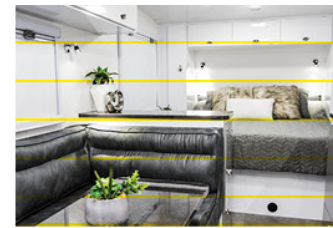

PD SERIES SL

CHASSIS	LENGTH MM	WIDTH MM	HEIGHT MM	TARE WEIGHT	ATM WEIGHT	GTM WEIGHT
PDSL14'6-1	4420	2285	2870	1922	2422	2321
PD-SL 18'6-3	5640	2325	2870	2192	2692	2468
PDF-SL 18'6-4	5640	2325	2870	2192	2692	2468
PD-SL 19'4-1	5895	2325	2820	2228	2828	2695
PDF-SL 20'-1	6095	2325	2820	2234	2834	2634
PD-SL 21-2	6400	2325	2820	2296	2796	2611

WEIGHTS MAY VARY