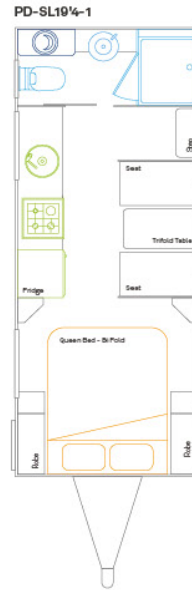

The PD Series. Versatility has never looked so good.

PD SERIES SL

| CHASSIS | LENGTH MM | WIDTH MM | HEIGHT MM | TARE WEIGHT | ATM WEIGHT | GTM WEIGHT |
|---------------|-----------|----------|-----------|-------------|------------|------------|
| PDSL14'6-1 | 4420 | 2285 | 2870 | 1922 | 2422 | 2321 |
| PD-SL 18'6-3 | 5640 | 2325 | 2870 | 2192 | 2692 | 2468 |
| PDF-SL 18'6-4 | 5640 | 2325 | 2870 | 2192 | 2692 | 2468 |
| PD-SL 19'4-1 | 5895 | 2325 | 2820 | 2228 | 2828 | 2695 |
| PDF-SL 20'-1 | 6095 | 2325 | 2820 | 2234 | 2834 | 2634 |
| PD-SL 21-2 | 6400 | 2325 | 2820 | 2296 | 2796 | 2611 |

WEIGHTS MAY VARY

26-28 Merola Way Campbellfield VIC 3061
 t. [03] 9357 8118 f. [03] 9357 8330 e. sales@royalflair.com.au
www.royalflair.com.au

CHASSIS

- Axle Straight
- Bumper Bar Straight
- Chassis Lightweight Supagal
- Drop Down Jacks
- Electric Brakes
- Jockey Wheel 8" - single wide clamp
- Lockable Coupling with Safety Chains
- Precoated One Piece Floor
- Spare Wheel Bolt On
- Suspension Leaf Spring
- Tyres 205x15"
- Tyres 245x15" (PD-SL18'6-2)

ELECTRICAL

- 12 Pin Plug
- A/C Roof Gree
- Anderson Plug x1
- Antenna LPDA
- Awning Light (Wht)
- Battery 1x 105 AMP & Charger
- BP35 Battery Management System w/Track
- Breakaway
- CD/Radio/MP3 & Speakers x2
- Fridge Thetford N614E 184Lt
- Handle Light External (Wht)
- LCD/DVD Combo 24"
- LED Internal Square Lights