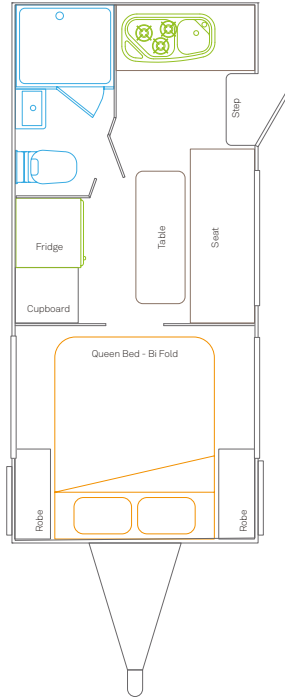

# RazorXt

RXT14'6-1

RXT16'1 (Single Beds)

RXT16'-2 (Queen Bed)

RXTF 17'2-1 Bunks

CHASSIS	LENGTH MM	WIDTH MM	HEIGHT MM	TARE WEIGHT	ATM WEIGHT	GTM WEIGHT
RXT14'6-1	4877	2285	2870	2051	2651	2469
RXT 16'-2 (Queen Bed)	4877	2285	2870	2139	2639	2467
RXT 16'-1 (Single Beds)	4877	2285	2870	2139	2639	2467
RXFT 17'-1	4877	2285	2870	2177	2677	2475

WEIGHTS MAY VARY

26-28 Merola Way Campbellfield VIC 3061

t. [03] 9357 8118 f. [03] 9357 8330 e. sales@royalflair.com.au

[www.royalflair.com.au](http://www.royalflair.com.au)

CHASSIS
12" Brakes
16" Tropper Rim
265x75x16 CooperST MAXX
Bumper Bar Straight
Chassis Supagal
DO35 Hitch
Drop Down Jacks
Electric Brakes
Honeycomb Composite Floor
Jockey Wheel 8" - single wide clamp
Lockable Coupling with Safety Chains
Spare Wheel Bolt On
Suspension - Alko Enduro Outback 2700kg
ELECTRICAL
12 Pin Plug
A/C Roof Dometic CAL 242R
Anderson Plug x1
Antenna LPDA
Awning Light (Black)
Batteries 2 x 105amp & Charger
Breakaway
CD/Radio/MP3 & Speakers x2

Fridge Thetford N614E 184Lt
Genius Battery Management System
Handle Light External (Black)
LCD/DVD Combo 24"
LED Internal Square Lights
LED Lighting Internal & External
Light in Tunnel Boot
Microwave
Powerpoint External Black
Rangehood 12v
Rear Triple Light Combo
Smoke Detector
Solar Panels 150w x 2 and 30amp Regulator
INTERIOR
Bathroom Accessories
Cutlery Tray
Drawers Metal Sided
Fire Extinguisher Recessed
Laminex Benchtops
Laminex Splashback
Mattress Queen Innerspring
OHC with Gas Struts
Quilt Cover Set