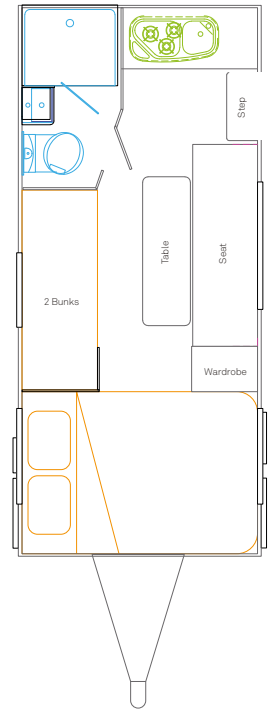

# RazorXt

RXT14'6-1

RXT16'1 (Single Beds)

RXT16'-2 (Queen Bed)

RXTF 17'2-1 Bunks

CHASSIS	LENGTH MM	WIDTH MM	HEIGHT MM	TARE WEIGHT	ATM WEIGHT	GTM WEIGHT
RXT14'6-1	4877	2285	2870	2051	2651	2469
RXT 16'-2 (Queen Bed)	4877	2285	2870	2139	2639	2467
RXT 16'-1 (Single Beds)	4877	2285	2870	2139	2639	2467
RXFT 17'-1	4877	2285	2870	2177	2677	2475

WEIGHTS MAY VARY

26-28 Merola Way Campbellfield VIC 3061

t. [03] 9357 8118 f. [03] 9357 8330 e. sales@royalflair.com.au

[www.royalflair.com.au](http://www.royalflair.com.au)

CHASSIS
12" Brakes
16" Tropper Rim
265x75x16 CooperST MAXX
Bumper Bar Straight
Chassis Supagal
DO35 Hitch
Drop Down Jacks
Electric Brakes
Honeycomb Composite Floor
Jockey Wheel 8" - single wide clamp
Lockable Coupling with Safety Chains
Spare Wheel Bolt On
Suspension - Alko Enduro Outback 2700kg
ELECTRICAL
12 Pin Plug
A/C Roof Dometic CAL 242R
Anderson Plug x1
Antenna LPDA
Awning Light (Black)
Batteries 2 x 105amp & Charger
Breakaway
CD/Radio/MP3 & Speakers x2

Fridge Thetford N614E 184Lt
Genius Battery Management System
Handle Light External (Black)
LCD/DVD Combo 24"
LED Internal Square Lights
LED Lighting Internal & External
Light in Tunnel Boot
Microwave
Powerpoint External Black
Rangehood 12v
Rear Triple Light Combo
Smoke Detector
Solar Panels 150w x 2 and 30amp Regulator
INTERIOR
Bathroom Accessories
Cutlery Tray
Drawers Metal Sided
Fire Extinguisher Recessed
Laminex Benchtops
Laminex Splashback
Mattress Queen Innerspring
OHC with Gas Struts
Quilt Cover Set