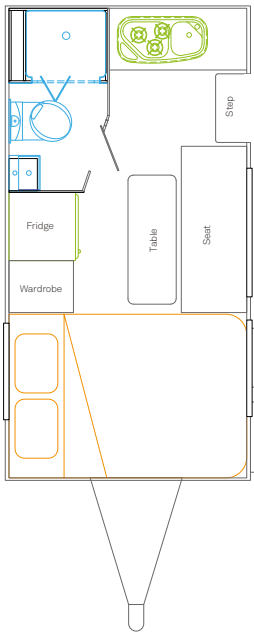

# RazorXt

RXT14'6-1

RXT16'1 (Single Beds)

RXT16'-2 (Queen Bed)

RXTF 17'2-1 Bunks

CHASSIS	LENGTH MM	WIDTH MM	HEIGHT MM	TARE WEIGHT	ATM WEIGHT	GTM WEIGHT
RXT14'6-1	4877	2285	2870	2051	2651	2469
RXT 16'-2 (Queen Bed)	4877	2285	2870	2139	2639	2467
RXT 16'-1 (Single Beds)	4877	2285	2870	2139	2639	2467
RXFT 17'-1	4877	2285	2870	2177	2677	2475

WEIGHTS MAY VARY

26-28 Merola Way Campbellfield VIC 3061

t. [03] 9357 8118 f. [03] 9357 8330 e. sales@royalflair.com.au

[www.royalflair.com.au](http://www.royalflair.com.au)

CHASSIS
12" Brakes
16" Tropper Rim
265x75x16 CooperST MAXX
Bumper Bar Straight
Chassis Supagal
DO35 Hitch
Drop Down Jacks
Electric Brakes
Honeycomb Composite Floor
Jockey Wheel 8" - single wide clamp
Lockable Coupling with Safety Chains
Spare Wheel Bolt On
Suspension - Alko Enduro Outback 2700kg
ELECTRICAL
12 Pin Plug
A/C Roof Dometic CAL 242R
Anderson Plug x1
Antenna LPDA
Awning Light (Black)
Batteries 2 x 105amp & Charger
Breakaway
CD/Radio/MP3 & Speakers x2

Fridge Thetford N614E 184Lt
Genius Battery Management System
Handle Light External (Black)
LCD/DVD Combo 24"
LED Internal Square Lights
LED Lighting Internal & External
Light in Tunnel Boot
Microwave
Powerpoint External Black
Rangehood 12v
Rear Triple Light Combo
Smoke Detector
Solar Panels 150w x 2 and 30amp Regulator
INTERIOR
Bathroom Accessories
Cutlery Tray
Drawers Metal Sided
Fire Extinguisher Recessed
Laminex Benchtops
Laminex Splashback
Mattress Queen Innerspring
OHC with Gas Struts
Quilt Cover Set