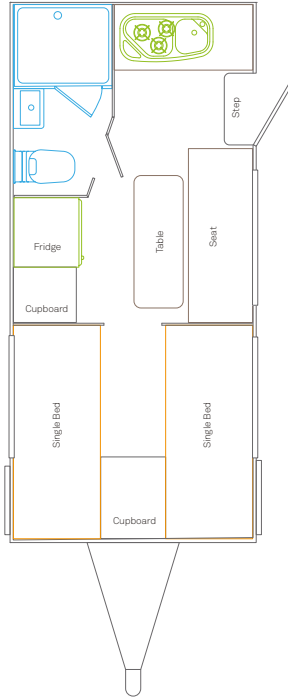

# RazorXt

RXT14'6-1

RXT16'1 (Single Beds)

RXT16'-2 (Queen Bed)

RXTF 17'2-1 Bunks

CHASSIS	LENGTH MM	WIDTH MM	HEIGHT MM	TARE WEIGHT	ATM WEIGHT	GTM WEIGHT
RXT14'6-1	4877	2285	2870	2051	2651	2469
RXT 16'-2 (Queen Bed)	4877	2285	2870	2139	2639	2467
RXT 16'-1 (Single Beds)	4877	2285	2870	2139	2639	2467
RXFT 17'-1	4877	2285	2870	2177	2677	2475

WEIGHTS MAY VARY

26-28 Merola Way Campbellfield VIC 3061

t. [03] 9357 8118 f. [03] 9357 8330 e. sales@royalflair.com.au

[www.royalflair.com.au](http://www.royalflair.com.au)

CHASSIS
12" Brakes
16" Tropper Rim
265x75x16 CooperST MAXX
Bumper Bar Straight
Chassis Supagal
DO35 Hitch
Drop Down Jacks
Electric Brakes
Honeycomb Composite Floor
Jockey Wheel 8" - single wide clamp
Lockable Coupling with Safety Chains
Spare Wheel Bolt On
Suspension - Alko Enduro Outback 2700kg
ELECTRICAL
12 Pin Plug
A/C Roof Dometic CAL 242R
Anderson Plug x1
Antenna LPDA
Awning Light (Black)
Batteries 2 x 105amp & Charger
Breakaway
CD/Radio/MP3 & Speakers x2

Fridge Thetford N614E 184Lt
Genius Battery Management System
Handle Light External (Black)
LCD/DVD Combo 24"
LED Internal Square Lights
LED Lighting Internal & External
Light in Tunnel Boot
Microwave
Powerpoint External Black
Rangehood 12v
Rear Triple Light Combo
Smoke Detector
Solar Panels 150w x 2 and 30amp Regulator
INTERIOR
Bathroom Accessories
Cutlery Tray
Drawers Metal Sided
Fire Extinguisher Recessed
Laminex Benchtops
Laminex Splashback
Mattress Queen Innerspring
OHC with Gas Struts
Quilt Cover Set